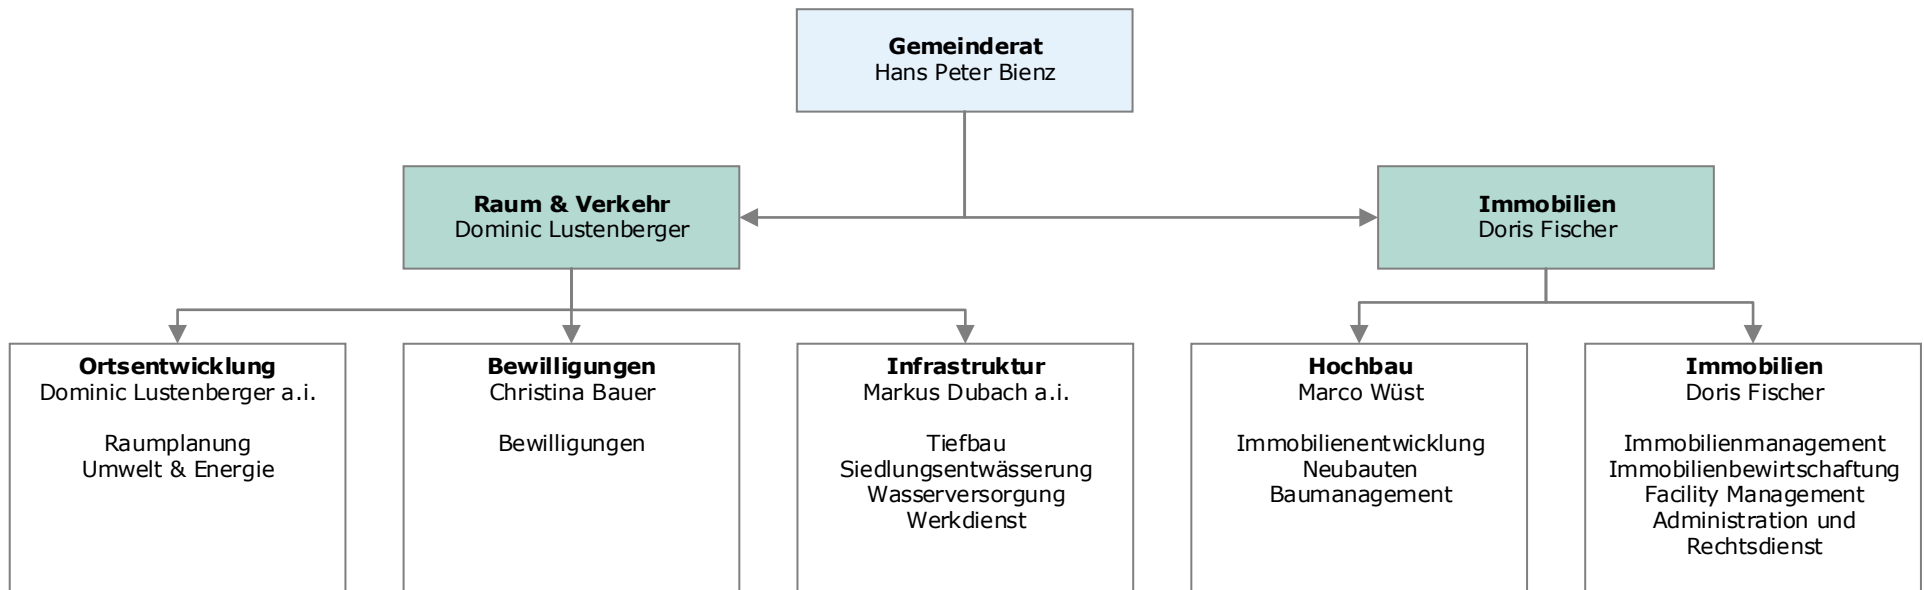

The logo for 'ebikon' features a stylized sunburst icon to the left of the word 'ebikon' in a teal, lowercase sans-serif font. The background of the entire slide is a scenic photograph of a lake with a forested hill on the left and rolling hills in the distance under a clear blue sky.

ebikon

Organisation der Gemeindeverwaltung Ebikon

Ressort Finanzen

Legende:

Ressort Planung & Bau

Legende:

Ressort Präsidiales

Legende:

Ressort Bildung

Legende:

Ressort Gesellschaft & Soziales

Legende:

Zentrum Höchstweid

Legende:

Ressort

Abteilung

Bereich