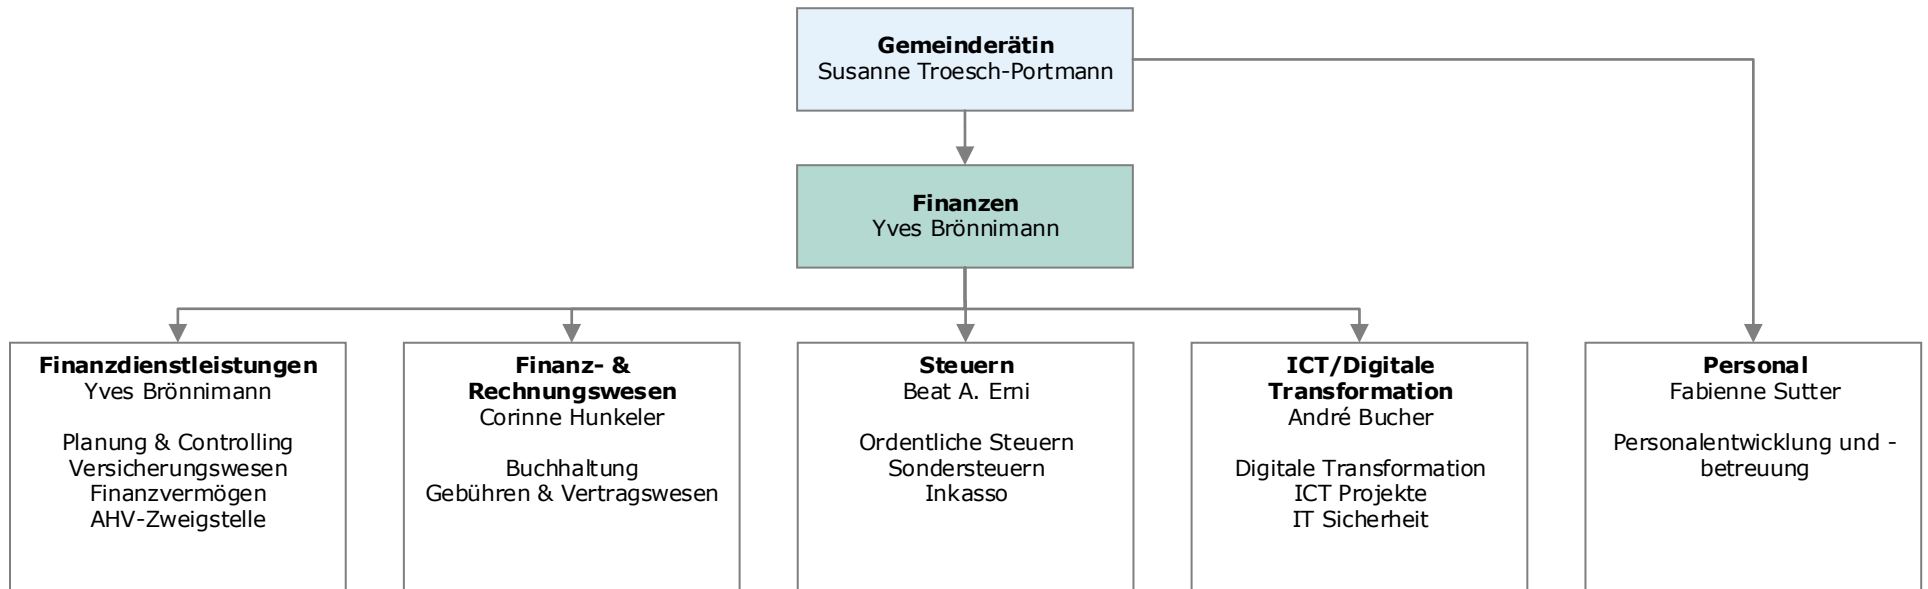

The logo for 'ebikon' features a stylized sunburst icon to the left of the word 'ebikon' in a teal, lowercase sans-serif font. The background of the entire slide is a scenic photograph of a lake with a forested hill on the left and rolling hills in the distance under a clear blue sky.

ebikon

Organisation der Gemeindeverwaltung Ebikon

Ressort Finanzen

Legende:

Ressort Planung & Bau

Legende:

Ressort Präsidiales

Legende: