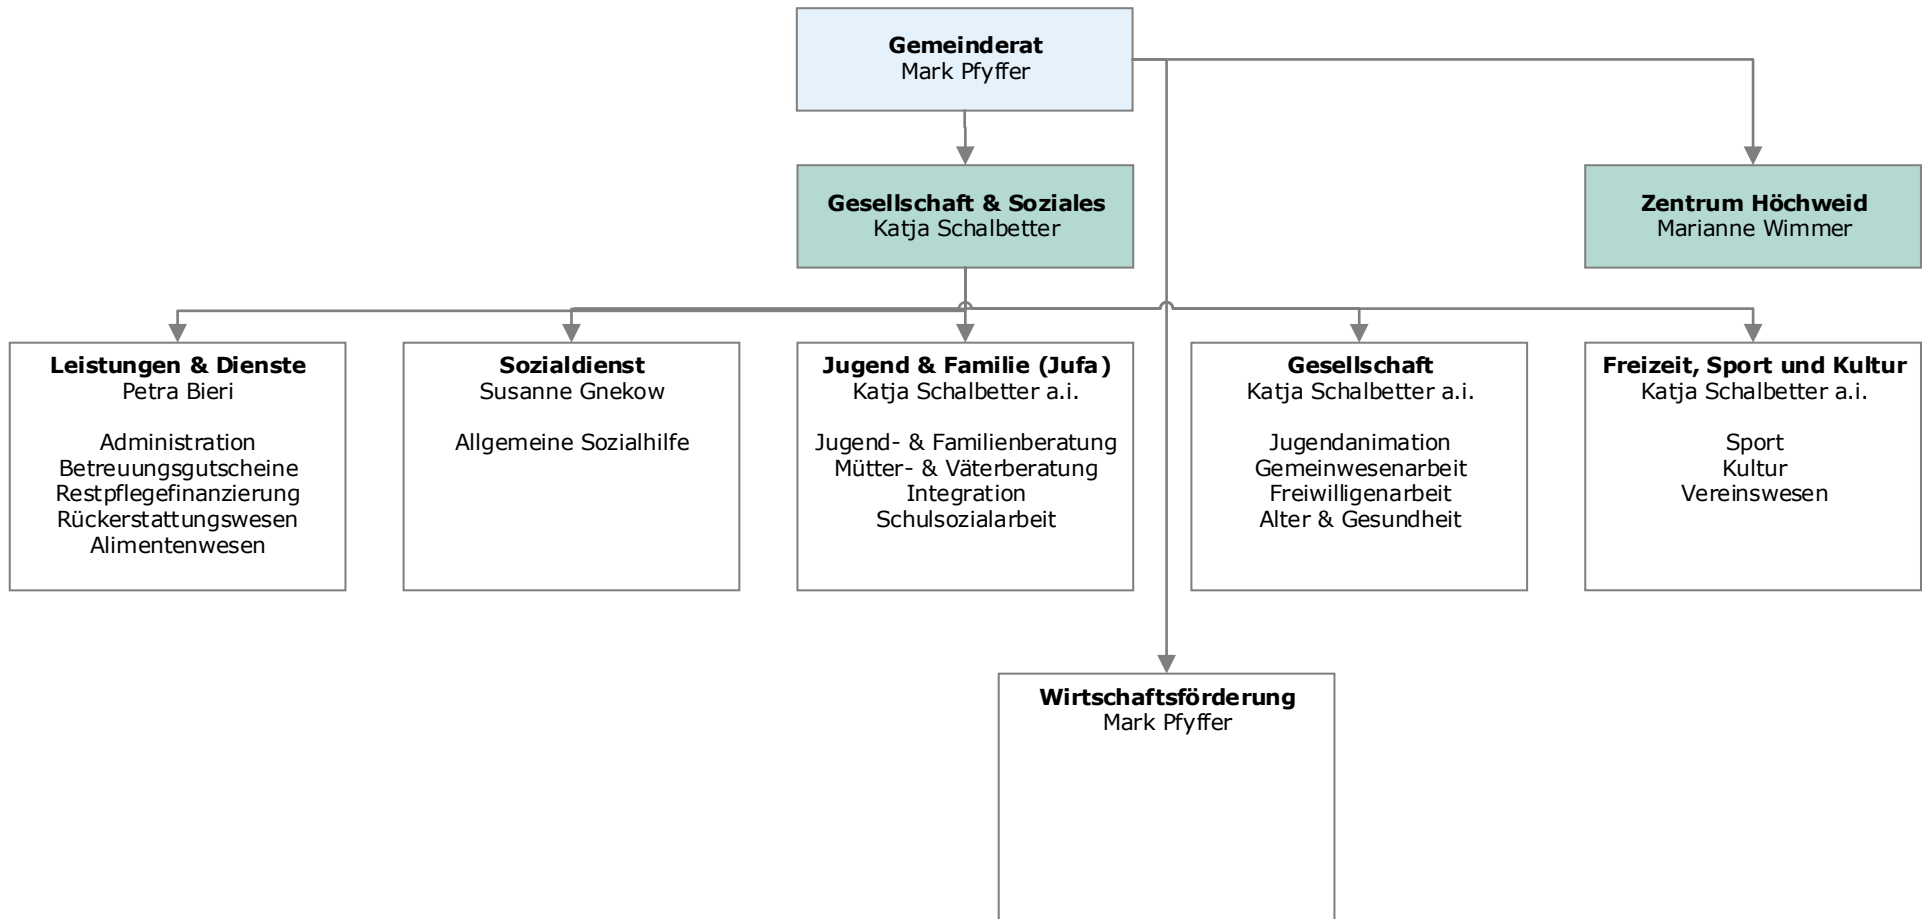

The logo for 'ebikon' features a stylized sunburst icon to the left of the word 'ebikon' in a teal, lowercase sans-serif font. The background of the entire slide is a scenic photograph of a lake with a forested hill on the left and rolling hills in the distance under a clear blue sky.

ebikon

Organisation der Gemeindeverwaltung Ebikon

Ressort Finanzen

Legende:

Ressort Planung & Bau

Legende:

Ressort Präsidiales

Legende:

Ressort Bildung

Legende:

Ressort Gesellschaft & Soziales

Legende:

Zentrum Höchstweid

Legende:

Ressort

Abteilung

Bereich