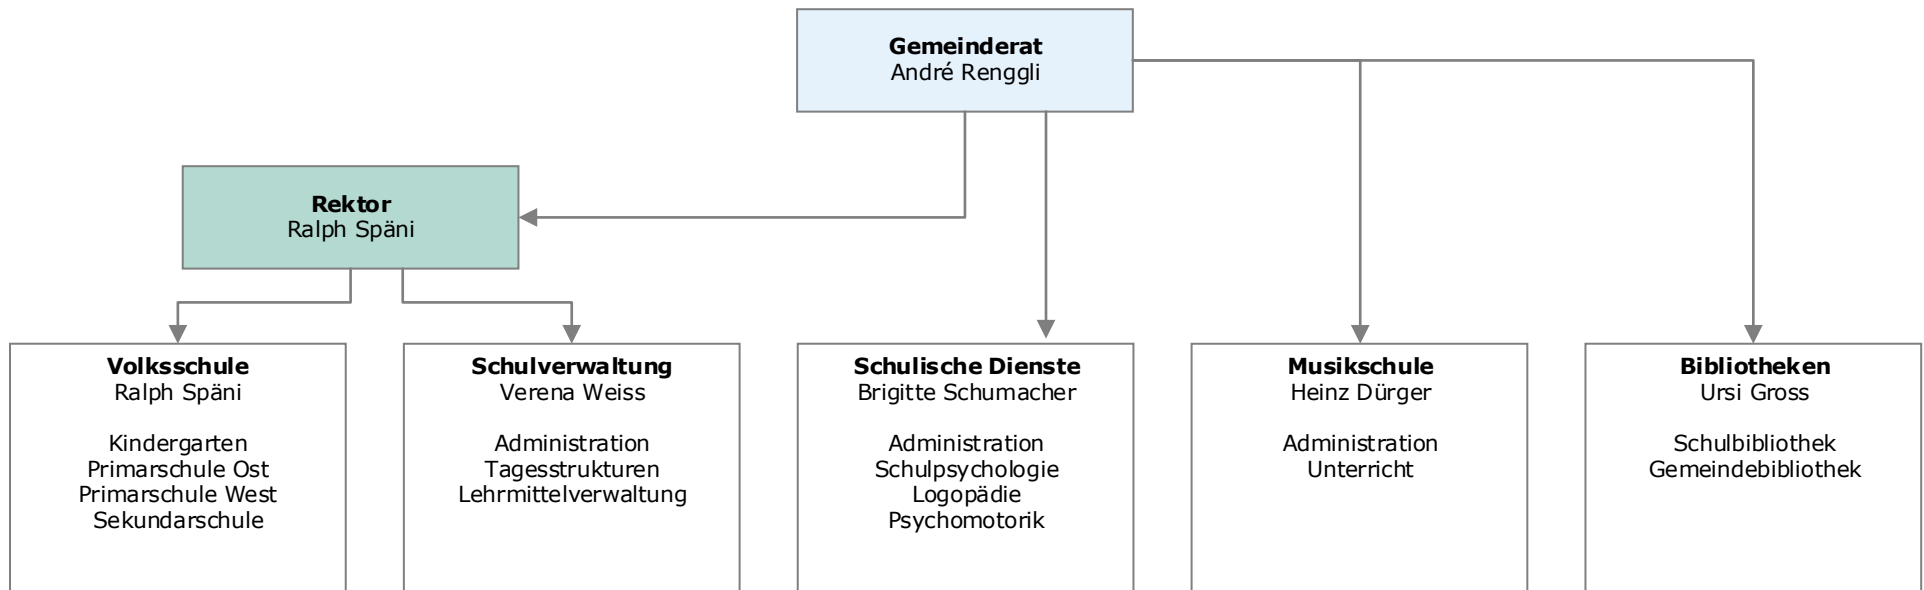

The logo for 'ebikon' features a stylized sunburst icon to the left of the word 'ebikon' in a teal, lowercase sans-serif font. The background of the entire slide is a scenic photograph of a lake with a forested hill on the left and rolling hills in the distance under a clear blue sky.

ebikon

Organisation der Gemeindeverwaltung Ebikon

Ressort Finanzen

Legende:

Ressort Planung & Bau

Legende:

Ressort Präsidiales

Legende:

Ressort Bildung

Legende:

Ressort Gesellschaft & Soziales

Legende:

Zentrum Höchstweid

Legende:

Ressort

Abteilung

Bereich